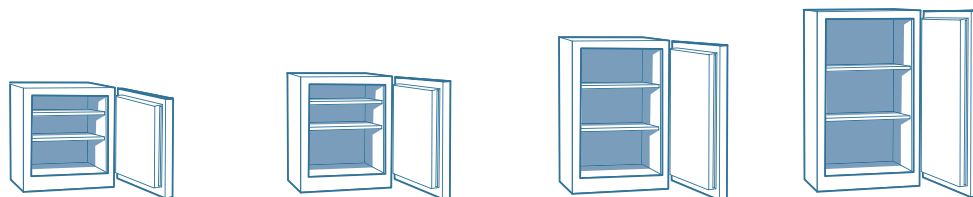

Technical Specifications

4 sizes (from 10 to 80 litres)

Dimensions (mm)	COMPLICE 10		COMPLICE 20		COMPLICE 40		COMPLICE 80
	Free-Standing	In-Wall	Free-Standing	In-Wall	Free-Standing	In-Wall	Free-Standing
External height	360	360	360	360	500	500	630
External width	455	455	455	455	455	455	555
External depth (+45mm with Nectra lock)	276	237	356	317	436	397	466
External width (door open 180°)	841	841	841	841	841	841	1041
External depth (door open 90°)	689	670	769	750	849	830	979
Internal height	260	260	260	260	400	400	530
Internal width	360	360	360	360	360	360	460
Internal depth	140	140	220	220	300	300	330
Interior capacity (litres)	13	13	20	20	43	43	80
Weight (kg)	52	27	60	32	89	45	130

Complice: at a glance

Ideal for

- Retail industries, small businesses and personal use
- All customers looking to protect documents and valuables in the home or office

Certification

- Burglary: EN 1143-1 with the A2P label by CNPP
- Fire: EN 15659 LFS 30P with the ECB•S label

Certification

- Choice of A2P- and EN 1300-certified single and/or combined locks, including MxB + 3T (high-security mechanical lock) and Nectra (electronic lock)

KEY LOCK	ELECTRONIC LOCK
MxB + 3T	Nectra Basic