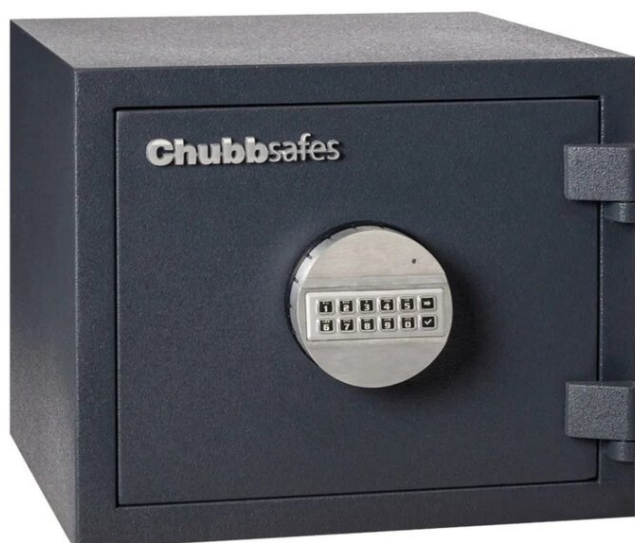

Atelier Boonen - Chubb safes HomeSafe

Additional information

brand: Chubb safes

Chubb safes HomeSafe S2-30P - Burglary- and fire-resistant safe

The Chubb safes HomeSafe S2-30P is a certified safe, also suitable as a compact private safe. It offers protection against burglary and fire, certified to EN 14450 S2. For fire protection, it complies with EN 15659 LFS 30P, ensuring paper documents remain protected for 30 minutes at temperatures up to 850 °C, without a drop test or cooling phase, suitable for environments with a limited fire risk.

The body features a double-walled construction filled with Dualite composite material. This innovative barrier combines fire-resistant and burglary-resistant properties while keeping the safe lighter than traditional designs, making installation easier. The patented V-bolt locking system keeps the door securely anchored under attack or thermal pressure.

The HomeSafe is available with an EN 1300-certified key lock or an electronic Pulse Pro II lock. With six models ranging from 11 to 91 litres, it provides a discreet and dependable solution for residential and office use.

Fireproof 30 min for paper
burglary-resistant Security level S2

- Tested and certified by ECB.S in accordance with European standard EN 14450 security level S2
- Fire resistant tested 30 minutes for paper according to EN 15659 LFS 30P
- Construction: double-walled steel body filled with Dualite composite
- Locking by means of steel V bolts
- Hook-in profile on the hinge side
- KL models equipped with a double-bitted key lock